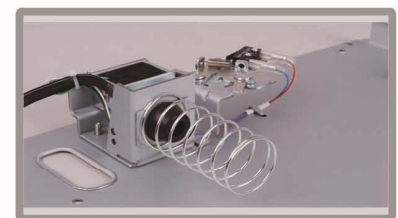

- Latch Ejection Mechanism, Tested Over One Million Cycles