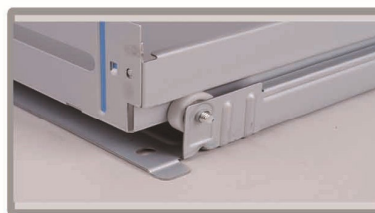

# Heavy Duty Cash Drawer

- Model:AIS-410P
- Dimension:410W×415L×100H (mm)
- Single/ Double Front Slots for Check, Credit Card and Bills
- Available in Black/White/Gray
- Net weight:6.0kg Gross weight: 7.0kg
- 4Bills/8 Coins/ , 5Bills/8 Coins
- Steel Gripper,Heavy Duty roller
- Three position Lock with 100 Key Combinations
- Adjustable Divider , Removable Coin tray
- 9-24V Compatible
- RJ12 Interface as standard ,USB & Bluetooth Interface(OPTION)
- Emergency opener
- Test to Beyond 1 Million Operations

◆ Scratch Resistant Textured with Powder Coat, Sturdy and Durable

◆ Adjustable Dividers, Compatible with Various Bill Sizes.

◆ Removable Coin Tray and Cash Tray.

◆ Stiffening Beam Design Enhancing Load-bearing Properties.