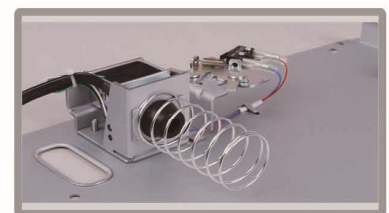

◆ Latch Ejection Mechanism, Tested Over One Million Cycles